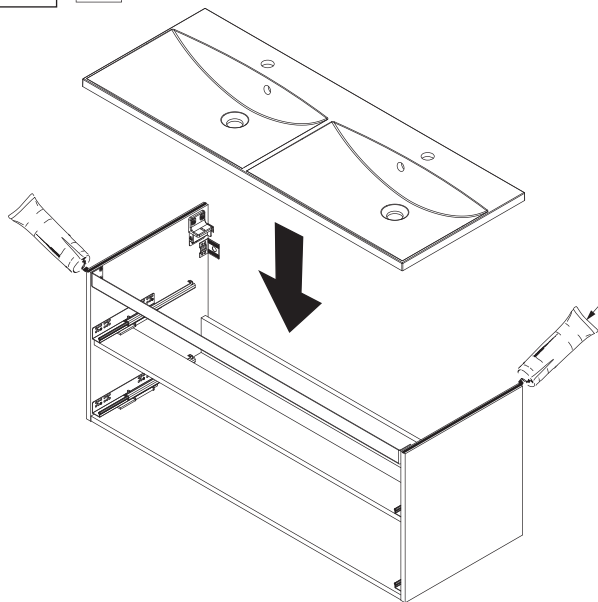

In compliance to the norm EN 14749 please make sure to built-in the additional wall-fastenings for sink cabinets and vanities. Attached wall-fastening-material is for massive walls only. For mounting on all other walls please use special dowels.

Maße bauseits prüfen!
Check dimensions on site!

8

8.1

i Silikon nicht inklusive
Silicone is not included

8.2

9

10

10.1